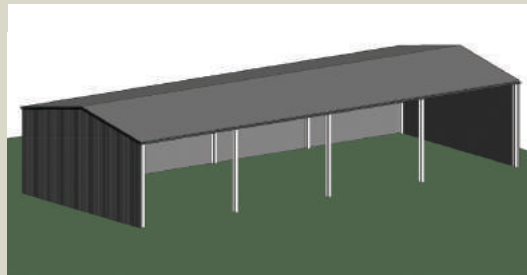

## Space Maker

12m (W) x 28m (L) x 5m (H)  
4x7m bays

**\$29,144**  
INC GST

## The BIG Shed

20m (W) x 36m (L) x 5m (H)  
6x6m bays

**\$54,745**  
INC GST

\*Prices for a limited time only and include delivery to standard Lysaght delivery area. Prices are Region A Terrain Cat 2.5.