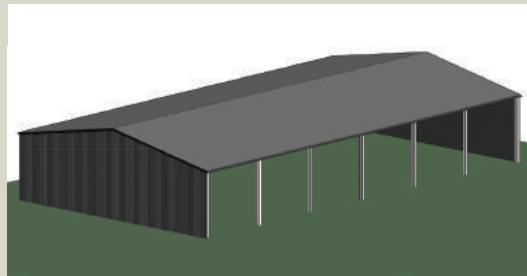

## Space Maker

12m (W) x 28m (L) x 5m (H)  
4x7m bays

**\$29,144**  
INC GST

## The BIG Shed

20m (W) x 36m (L) x 5m (H)  
6x6m bays

**\$54,745**  
INC GST

\*Prices for a limited time only and include delivery to standard Lysaght delivery area. Prices are Region A Terrain Cat 2.5.