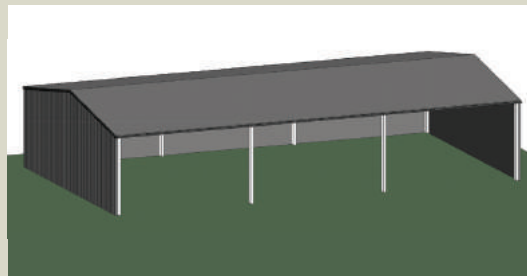

## Substantial

9m (W) x 16m (L) x 5m (H)  
2x4m + 1x8m bays

**\$16,389**

INC GST

## Expansive

15m (W) x 27m (L) x 5m (H)  
3x9m bays

**\$35,453**

INC GST

**CONTACT US TODAY!**

*It's not just a shed,  
it's a Ranbuild!* ✓

Outdoor Steel Solutions  
Phone:1300 447 076

[sales@outdoorsteel.com.au](mailto:sales@outdoorsteel.com.au)  
[www.outdoorsteelsolutions.com.au](http://www.outdoorsteelsolutions.com.au)