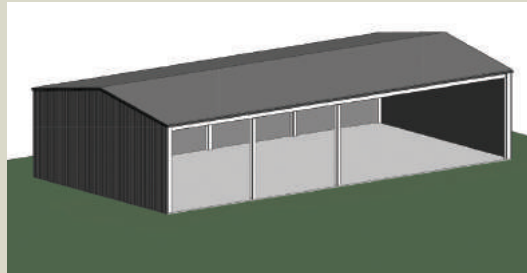

Capacity Plus

12m (W) x 24m (L) x 5m (H)
2x6m + 12m bays