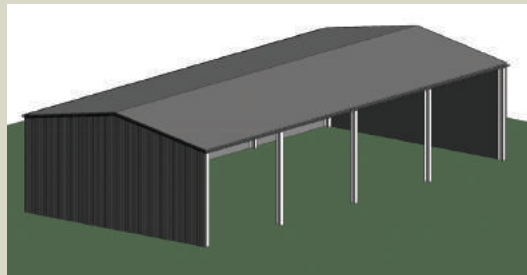

All Storage

12m (W) x 24m (L) x 5m (H)
4x6m bays