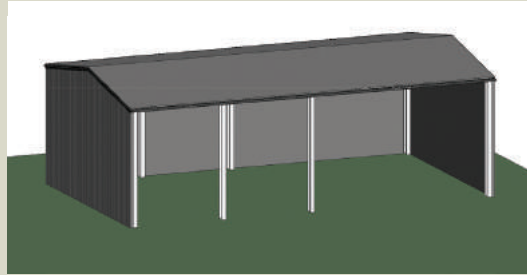

Substantial

9m (W) x 16m (L) x 5m (H)
2x4m + 1x8m bays