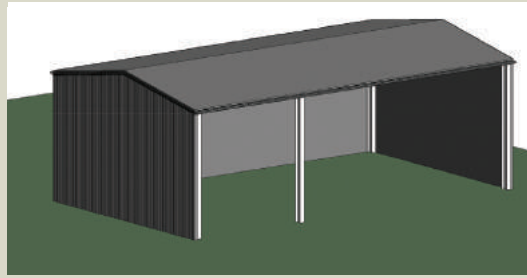

## The BIG Shed

20m (W) x 36m (L) x 5m (H)  
6x6m bays

**\$54,745**  
INC GST

\*Prices for a limited time only and include delivery to standard Lysaght delivery area. Prices are Region A Terrain Cat 2.5.

## Farm Fun

9m (W) x 15m (L) x 5m (H)  
5 + 10m bays

**\$14,300**

INC GST